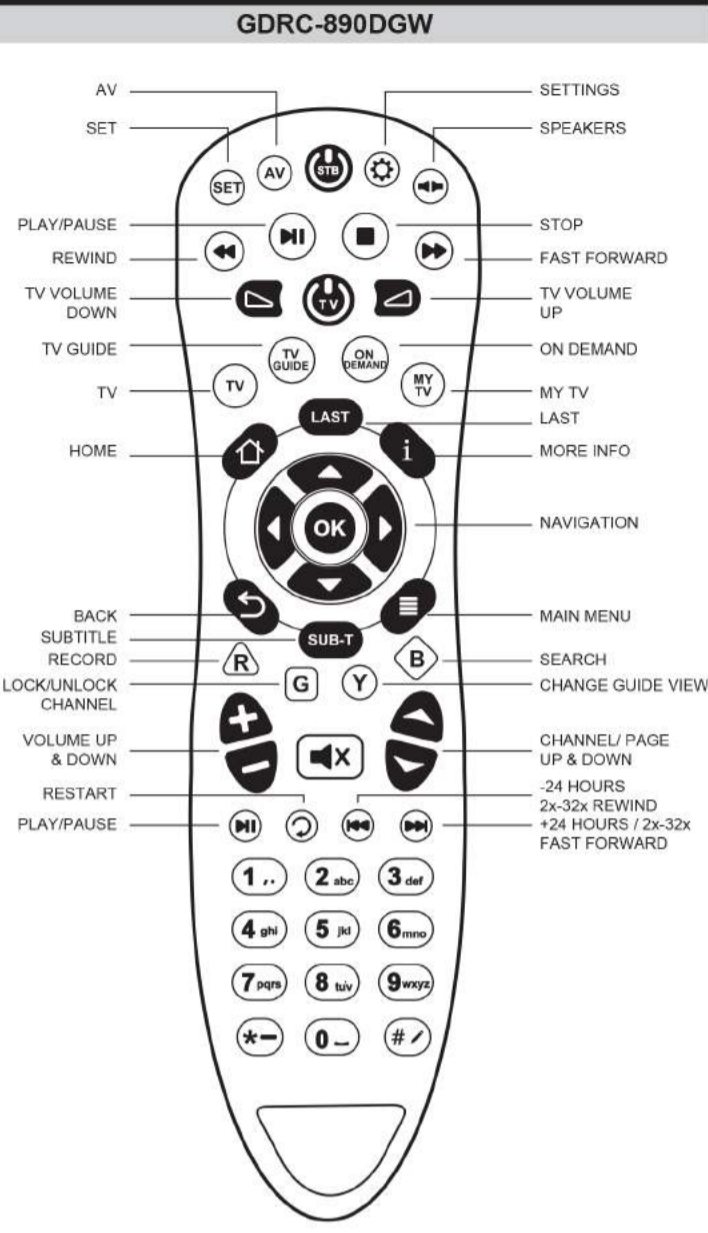

Universal Remote Control

Battery Installation and Information

Programming Device - Code Input Setting

Code List

The GDRC-890DVG remote control requires two AA Batteries. To install the batteries

1 Remove the battery cover.
2 Insert the batteries, matching the (+) and (-) marks inside the battery compartment.
3 Press and push the battery cover back into the place.

Caution: If you do not plan to use the remote for an extended period, remove the batteries. They can leak chemicals that can destroy electronic parts.

Overview

GDRC-890DVG Remote control is the newly designed 2in1 remote controlling for 2 devices of TV & CBL. You can program your Remote Control to operate most models of most brands of infrared remote-controlled TV's in the world including the most updated Flat Screen TV's.

» Default Setting
TV: LG
CBL: Digicel STB

Your Favorite
For future reference, please write down working codes you are setting in the TV:

Device Type:
Note: When the remotes battery has dropped below 2.4V, the LED will flash 15 times indicating Low Battery.

1 Turn on the TV Power.
2 Locate the 4 digit code corresponding to your device in the code list.
3 Press "SET" button until the LED lights up, and then release all buttons.
4 Input the 4 digit number you chose from the code list...
5 If the wrong code is entered, the LED will flash 3 times indicating exit of the setting mode...
6 After inputting the codes, please test the remotes working status on the device.